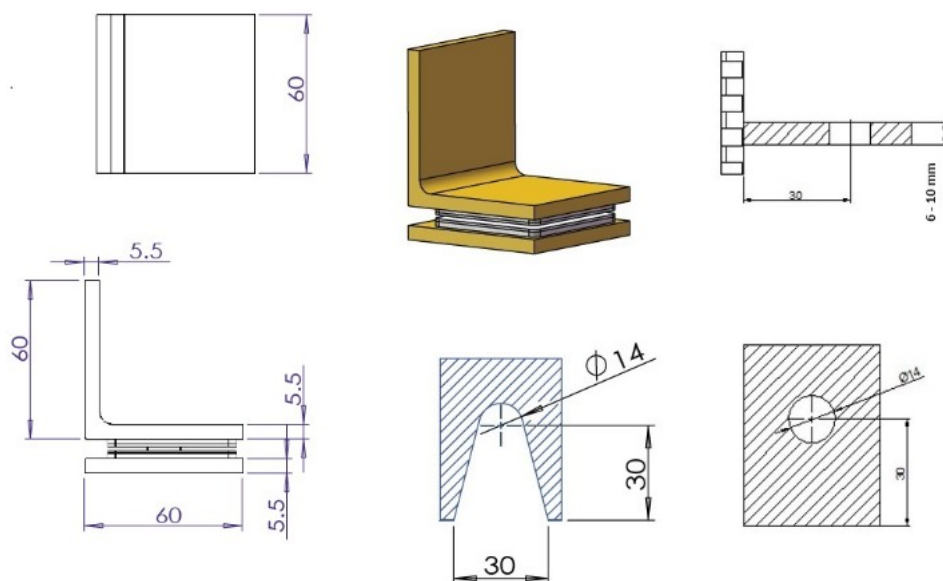

PRODUCT SHEET

Description:

Glass Clamp "Lima", 90DG, Polished Brass, Glass/Wall, 60x60x 20,5mm, 6-10mm Glass, Wall Mounted By $\varnothing 5$ mm Screw Hole, Glass, Mounted By $\varnothing 14$ mm Drilling, Hidden Screws, Brass, Alu & SS-304 Material

Item number:

15.26.835-8

Units	Box	Carton	HS Code	Barcode
Pcs.			8302419000	
				5704866519427

SISO A/S

Mileparken 11
DK-2740 Skovlunde
Denmark
VAT: 24786013

Phone +45 45 830 900

www.siso.dk
siso@siso.dk

Danske Bank
Nytorv Branch
Copenhagen
SWIFT: DABADKKK

Account no.
4180 3112 112936
IBAN Account
DK7230003112112936